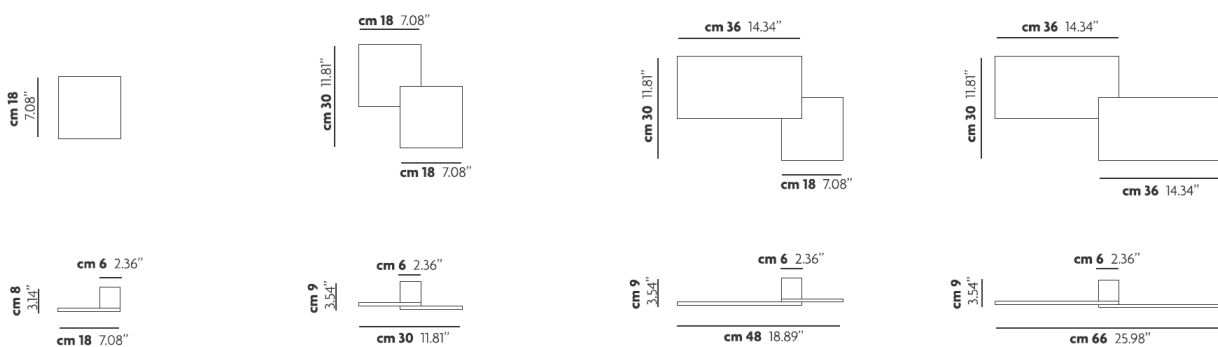

puzzle

	dim. / con dimmer dim. / with dimmer	portalampane lamp socket		simbolo / watt symbol / watt			marchi mark list	
Wall/Ceiling Square	AP3-PL3 AP7-PL7	YES* / NO	---	[AP7-PL7] LED** 2700K - 1590 lm	17W	[AP3-PL3] LED** 3000K - 1590 lm	17W	0,5m CE IP20
Wall/Ceiling Double Square	AP2-PL2 AP6-PL6	YES* / NO	---	[AP6-PL6] LED** 2700K - 3180 lm	2x17W	[AP2-PL2] LED** 3000K - 3180 lm	2x17W	0,5m CE IP20
Wall/Ceiling Square & Rectangle	AP1-PL1 AP5-PL5	YES* / NO	---	[AP5-PL5] LED** 2700K - 3180 lm	2x17W	[AP1-PL1] LED** 3000K - 3180 lm	2x17W	0,5m CE IP20
Wall/Ceiling Double Rectangle	AP-PL AP4-PL4	YES* / NO	---	[AP4-PL4] LED** 2700K - 3180 lm	2x17W	[AP-PL] LED** 3000K - 3180 lm	2x17W	0,5m CE IP20

FOR USA AND CANADA	Wall / Ceiling Square AP3-PL3	Wall / Ceiling Double Square AP2-PL2	Wall / Ceiling Square & Rect. AP1-PL1	Suspension Double rectangle AP-PL
lamp socket	---	---	---	---
max wattage	17W	2x17W	2x17W	2x17W
symbol	LED** 3000K - 1590 lm	LED** 3000K - 3180 lm	LED** 3000K - 3180 lm	LED** 3000K - 3180 lm
fixture supplied with backplate	YES	YES	YES	YES
mounts to standard 4" j-box	YES	YES	YES	YES
certifications	--	---	---	---
note	---	---	---	---