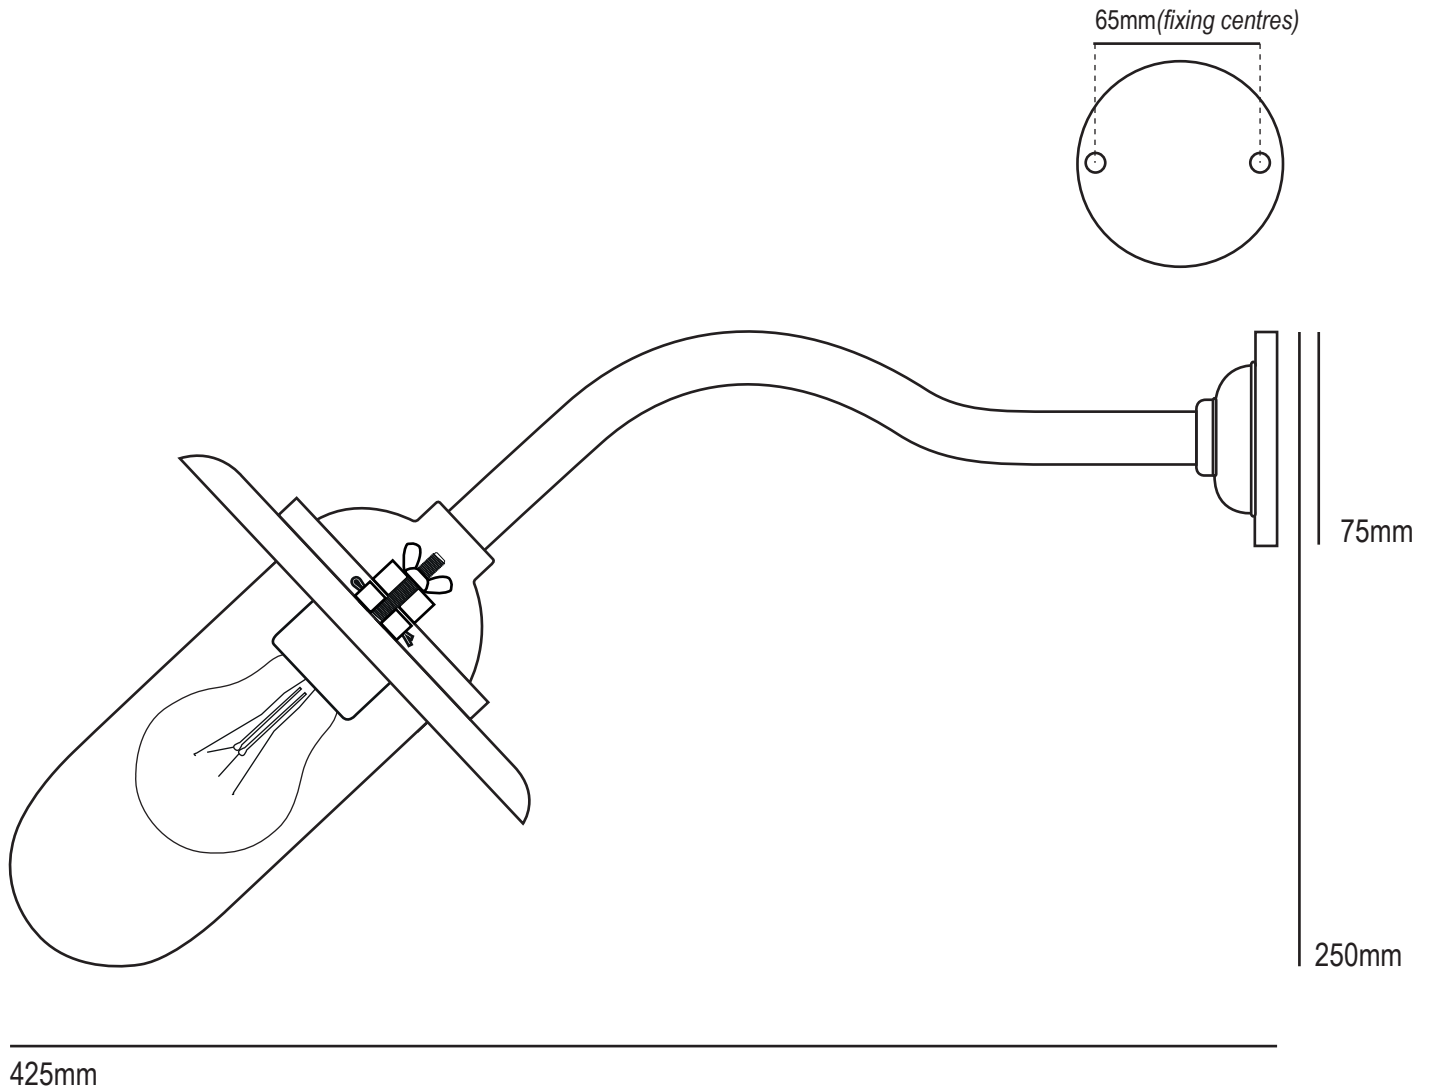

Exterior Bracket Light 7685

Product Code	Bulb Cap	Max Wattage	Bulb Type	Height/Length	Width/Diameter	Projection
7685/C	E27	60	GLS	250mm	Backplate: 75mm Reflector: 170mm	425mm
Available Finish		Galvanised Iron and Sandblasted Bronze, clear or frosted glass				