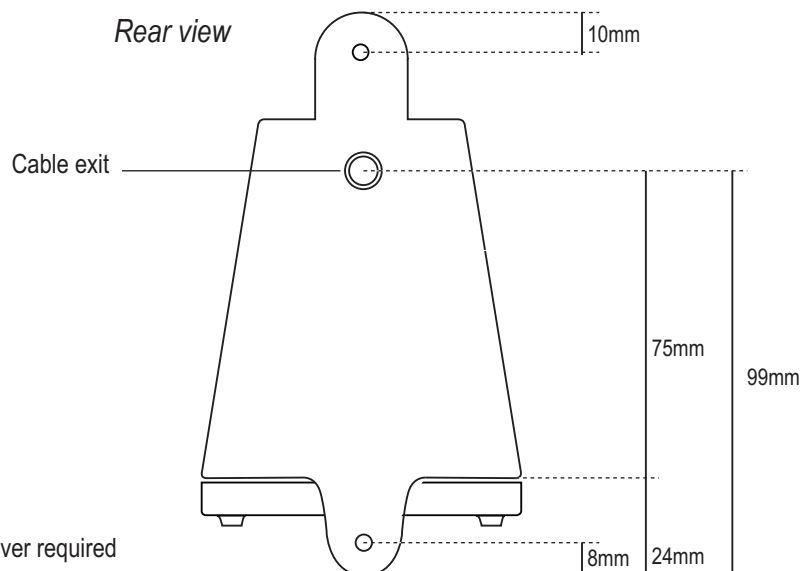

# Marine Mast Light 0749

Product Code	Bulb Cap	Wattage	Bulb Type	Height/Length	Width/Diameter	Projection
0749	GU10	5.5	LED	139mm	78mm	84mm
<b>Available Finish</b>		Anodised/Polished/Sandblasted Aluminium, Polished/Sandblasted/Weathered Sandblasted Bronze				

Side View

84mm

Front View

78mm

139mm

Rear view

Rated IP54  
Mains (230V) voltage fitting- No transformer/driver required  
Bulb supplied: 5.5W Dimmable warm white (2700K) LED GU10  
This product is available for specific markets.

Small variations in the stated dimensions may occur due to the hand finished casting process used in manufacture