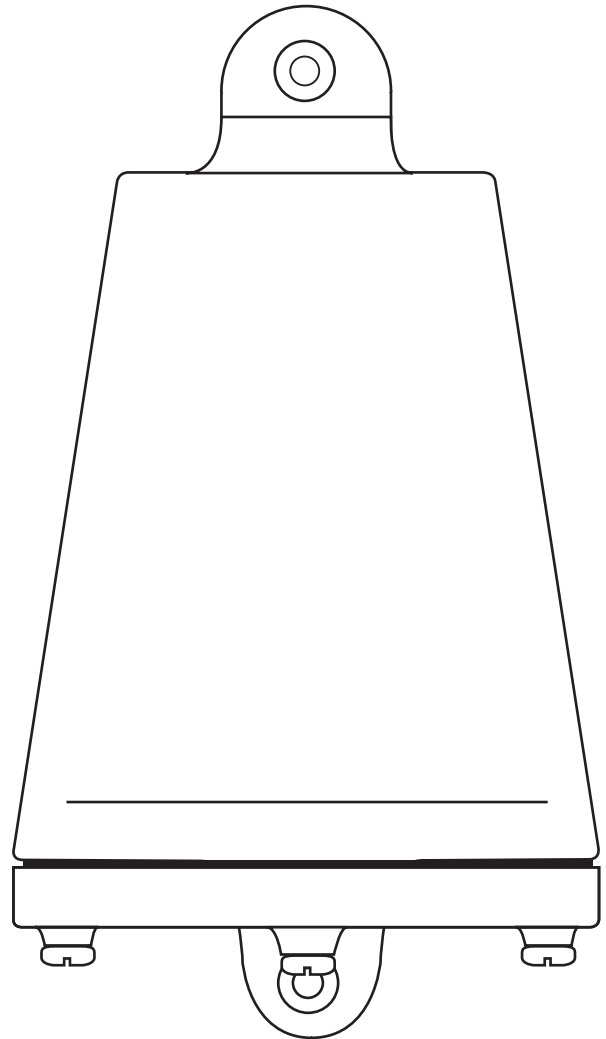

# Marine Mast Light 0749

Product Code	Bulb Cap	Wattage	Bulb Type	Height/Length	Width/Diameter	Projection
0749	GU10	5.5	LED	139mm	78mm	84mm
<b>Available Finish</b>		Anodised/Polished/Sandblasted Aluminium, Polished/Sandblasted/Weathered Sandblasted Bronze				

Side View

84mm

Front View

78mm

139mm

Rear view

Rated IP54  
Mains (230V) voltage fitting- No transformer/driver required  
Bulb supplied: 5.5W Dimmable warm white (2700K) LED GU10  
This product is available for specific markets.

Small variations in the stated dimensions may occur due to the hand finished casting process used in manufacture