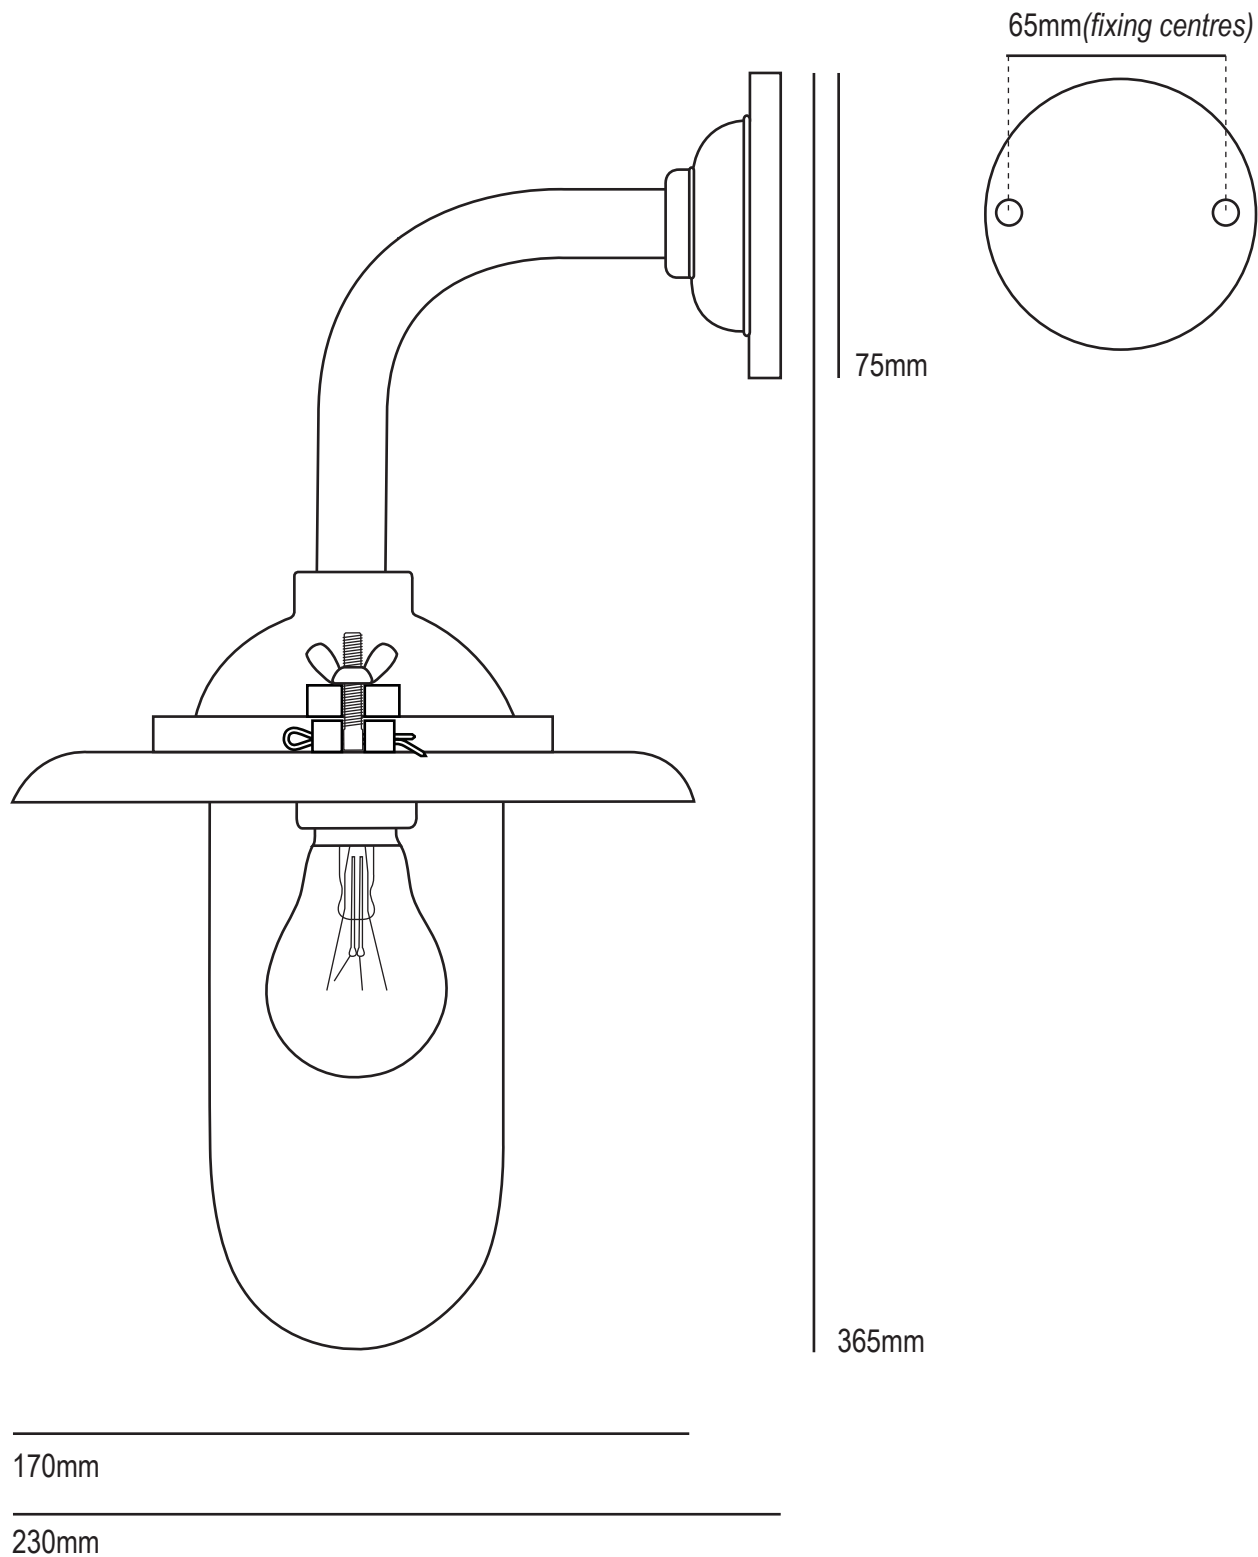

# Exterior Bracket Light 7685

Product Code	Bulb Cap	Max Wattage	Bulb Type	Height/Length	Width/Diameter	Projection
7685	E27	60	GLS	360mm	Backplate: 75mm Reflector: 170mm	230mm
<b>Available Finish</b>		Galvanised Iron and Sandblasted Bronze, clear or frosted glass				