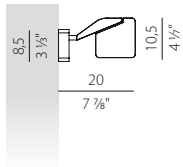

Faretto parete / Wall spot

DIMMABLE

LED 8W 3000K Ra 90 600lm 220 / 240 V

IP20