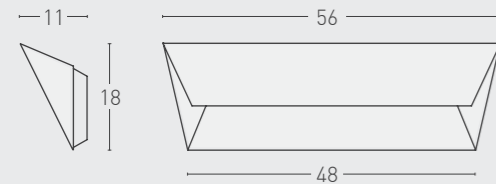

MAIL L / MAIL XL

DESIGN ALBERTO SAGGIA+VALERIO SOMMELLA

MAIL è l'ironica collezione di applique disegnata da Alberto Saggia e Valerio Sommella per Lumen Center Italia. In queste pagine viene presentata nella versione "large" (l 56 cm) e "extra large" (l 81 cm). Utilizzano sorgenti LED da 3000K.

Sono disponibili in cinque diverse finiture: bianco opaco, grigio sabbia, grigio perla, foglia oro e foglia rame.

MAIL is the ironic collection of wall lamps designed by Alberto Saggia and Valerio Sommella for Lumen Center Italia. In these pages it is presented in its "large" (56 cm) and "extra large" (81 cm) versions with LED light source of 3000K.

Available in five different finishes: matt white, sand grey, pearl grey, gold foil and copper foil.

DIMENSIONI E CARATTERISTICHE TECNICHE / DIMENSIONS AND TECHNICAL FEATURES

Unità di misura / Units: cm

MAIL L / MAIL L LED

Lampada da parete disponibile con sorgente LED o Eco Fluo / Wall lamp available with LED or Eco Fluo light source.