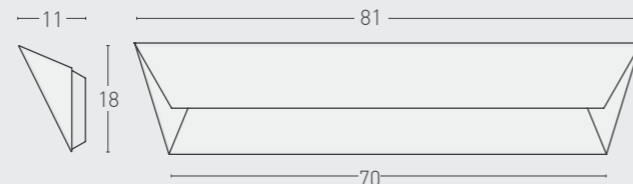

MAIL XL / MAIL XL LED

Lampada da parete disponibile con sorgente LED o Eco Fluo / Wall lamp available with LED or Eco Fluo light source.