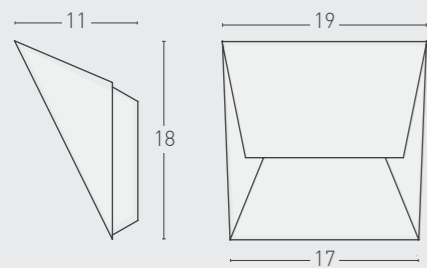

MAIL / MAIL S

DESIGN ALBERTO SAGGIA+VALERIO SOMMELLA

MAIL è l'ironica collezione di applique disegnata da Alberto Saggia e Valerio Sommella per Lumen Center Italia. In queste pagine viene presentata nella versione "regular" (l 34 cm) e "small" (l 19 cm). Entrambe forniscono luce indiretta attraverso una sorgente LED o alogena Eco Energy Saver.

MAIL e MAIL S sono disponibili in cinque diverse finiture: bianco opaco, grigio sabbia, grigio perla, foglia oro e foglia rame.

MAIL is the ironic collection of wall lamps designed by Alberto Saggia and Valerio Sommella for Lumen Center Italia. In these pages it is presented in its "regular" (l 34 cm) and "small" (l 19 cm) versions. They both produce indirect light using a LED system or an Eco Energy Saver halogen light source.

MAIL and MAIL S are available in five different finishes: matt white, sand grey, pearl grey, gold foil and copper foil.

DIMENSIONI E CARATTERISTICHE TECNICHE / DIMENSIONS AND TECHNICAL FEATURES

Unità di misura / Units: cm

MAIL S

Montaggio a parete /
Wall mount

MAIL

Montaggio a parete /
Wall mount