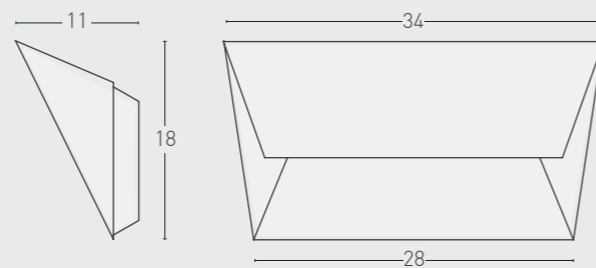

MAIL / MAIL S

DESIGN ALBERTO SAGGIA+VALERIO SOMMELLA

MAIL è l'ironica collezione di applique disegnata da Alberto Saggia e Valerio Sommella per Lumen Center Italia. In queste pagine viene presentata nella versione "regular" (l 34 cm) e "small" (l 19 cm). Entrambe forniscono luce indiretta attraverso una sorgente LED o alogena Eco Energy Saver.

MAIL e MAIL S sono disponibili in cinque diverse finiture: bianco opaco, grigio sabbia, grigio perla, foglia oro e foglia rame.

MAIL is the ironic collection of wall lamps designed by Alberto Saggia and Valerio Sommella for Lumen Center Italia. In these pages it is presented in its "regular" (l 34 cm) and "small" (l 19 cm) versions. They both produce indirect light using a LED system or an Eco Energy Saver halogen light source.

MAIL and MAIL S are available in five different finishes: matt white, sand grey, pearl grey, gold foil and copper foil.

DIMENSIONI E CARATTERISTICHE TECNICHE / DIMENSIONS AND TECHNICAL FEATURES

Unità di misura / Units: cm

MAIL S

Montaggio a parete /
Wall mount

MAIL

Montaggio a parete /
Wall mount